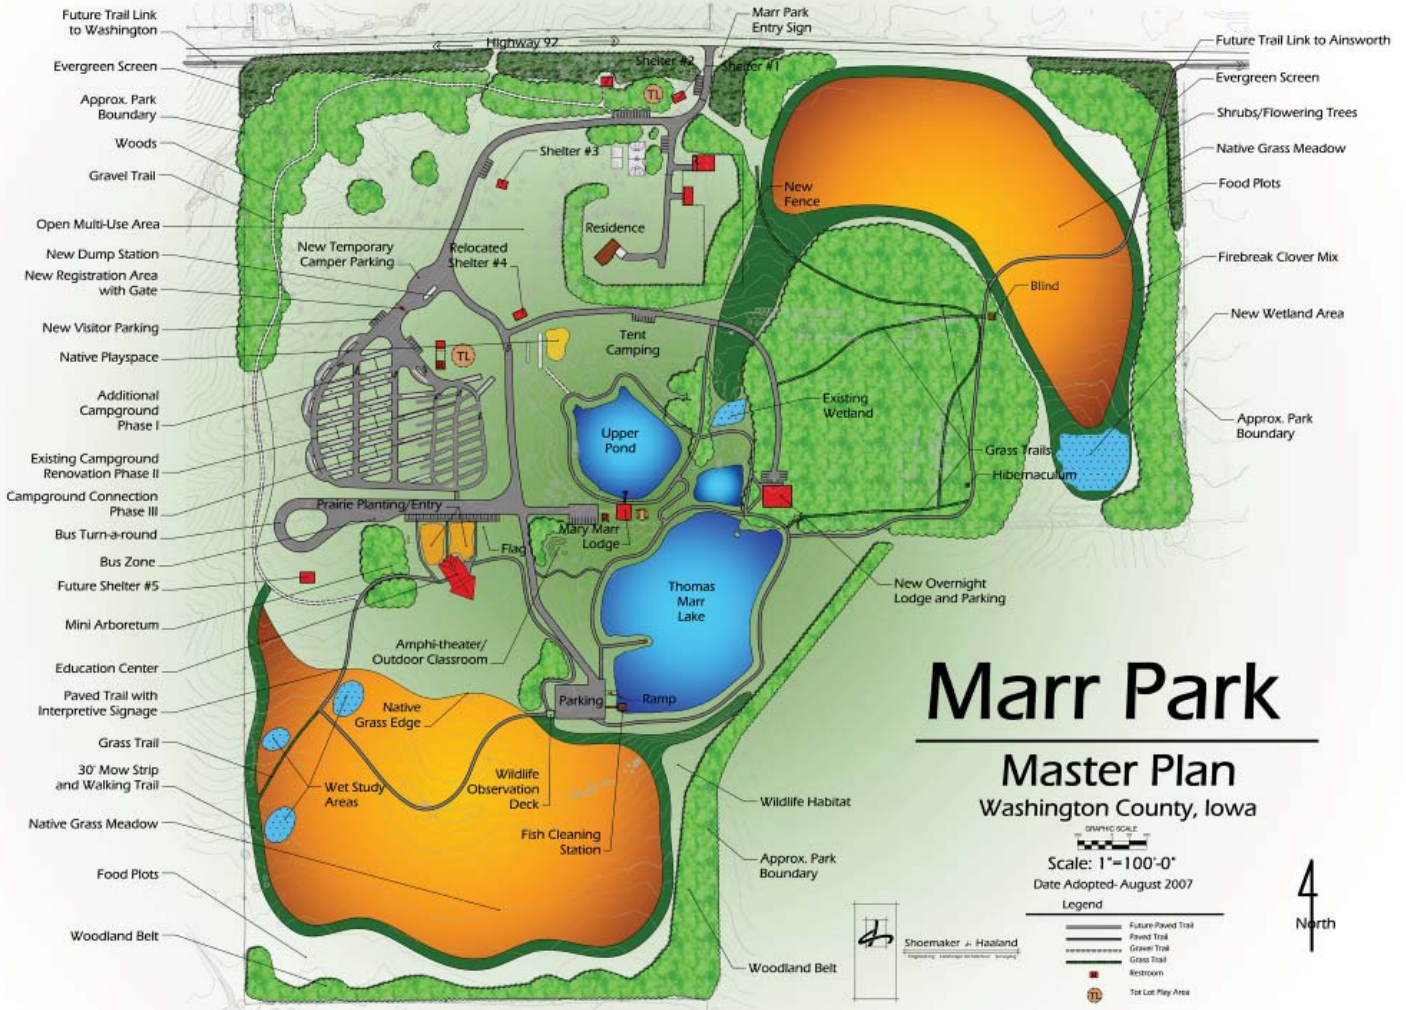

# Marr Park Master Plan, Washington County, Iowa

## Project Features

- Public Meetings
- Site Planning and Design
- Campground Expansion
- Trails
- Sustainable Design